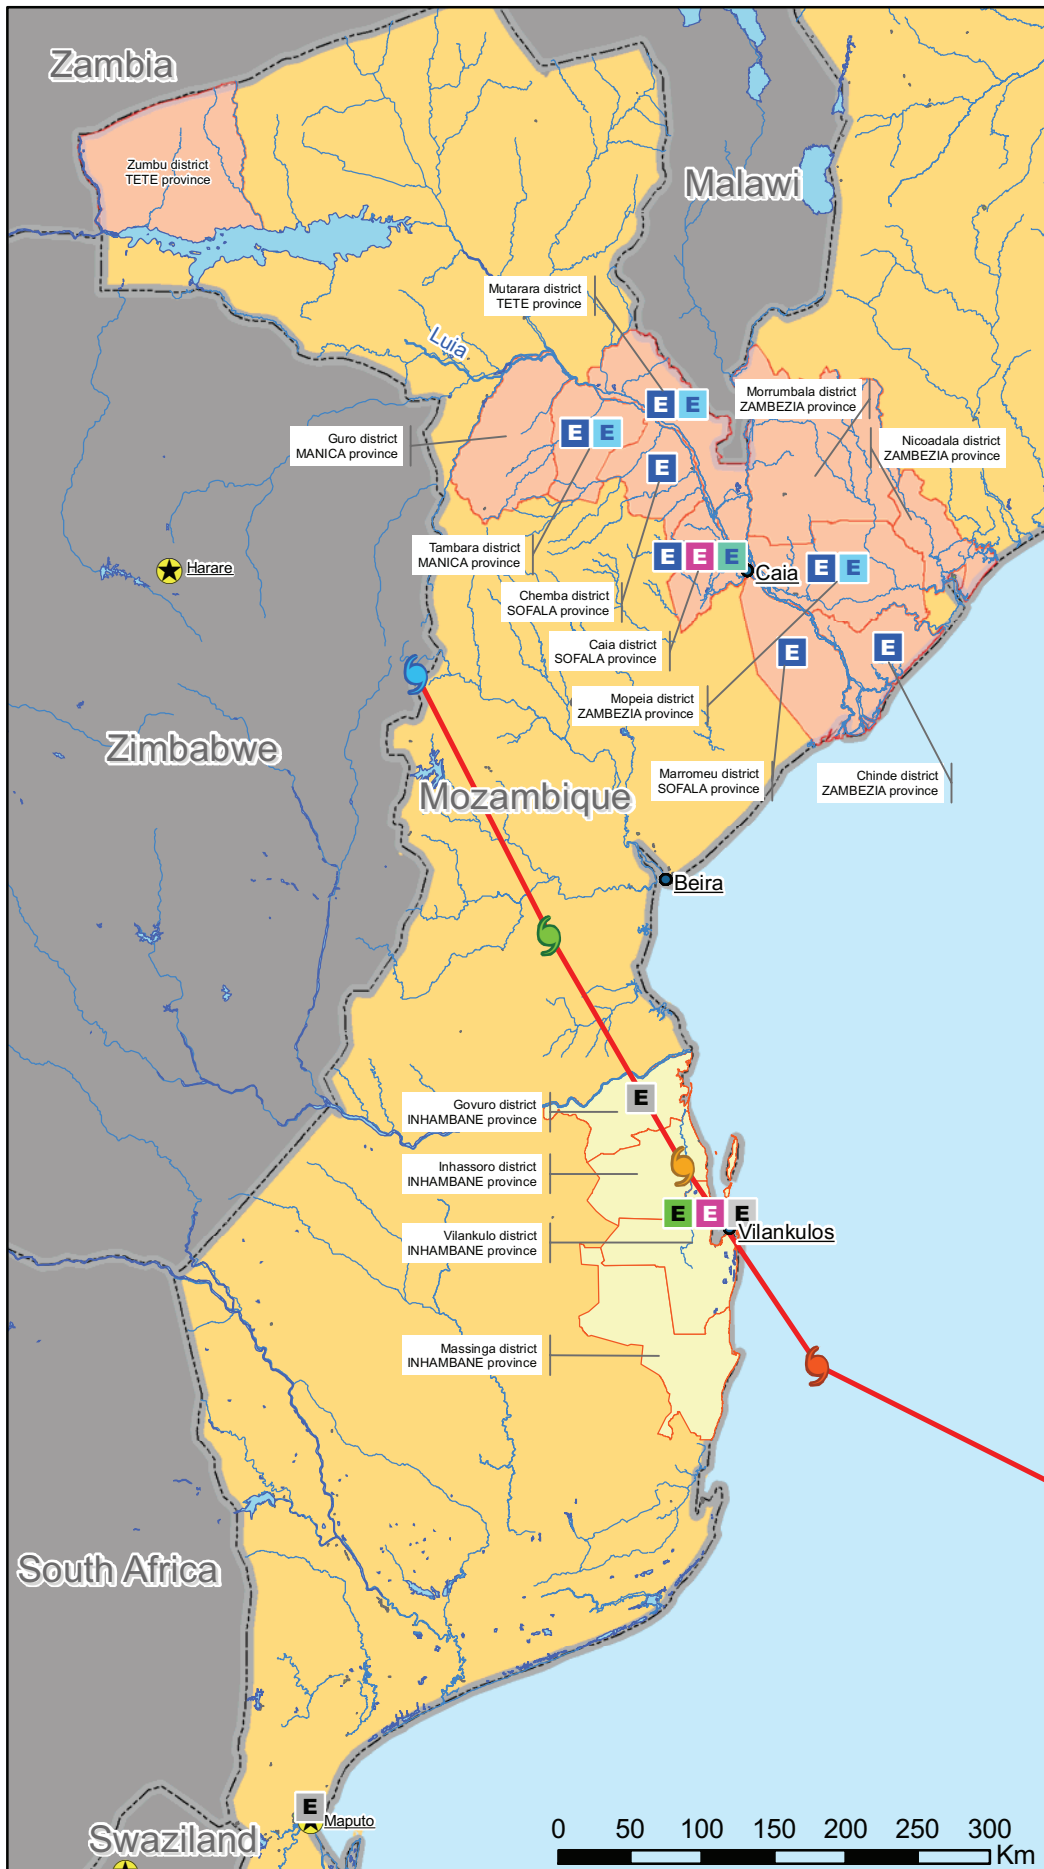

# Mozambique: Floods

- Capital
  - Cities
  - Rivers
- ERUs**
- Relief and shelter
  - Health
  - WatSan
  - Logistics
  - IT/Telecom
- Most affected districts by floods
  - Districts affected by FAVIO
- Intensity**
- TROPICAL DEPRESSION
  - TROPICAL STORM
  - CYCLONE-1
  - CYCLONE-2
  - CYCLONE-3
  - CYCLONE-4
  - Path of FAVIO

0 50 100 150 200 250 300 Km

The maps used do not imply the expression of any opinion on the part of the International Federation of the Red Cross and Red Crescent Societies or National Societies concerning the legal status of a territory or of its authorities.